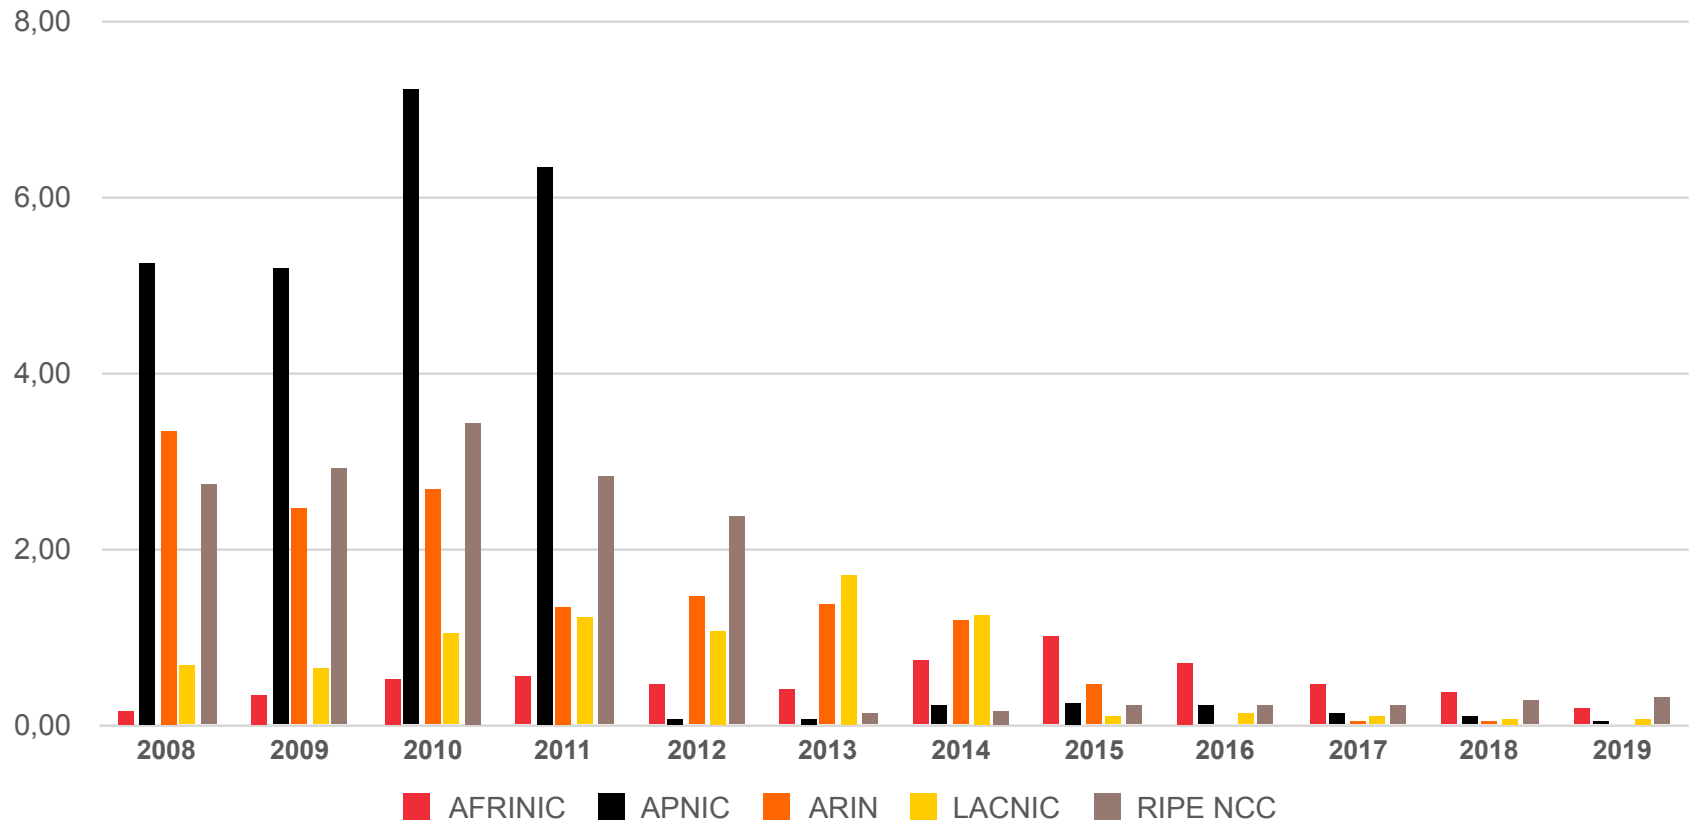

IPv4 Space issued by RIRs

In terms of /8s, how much space has each RIR issued per year?