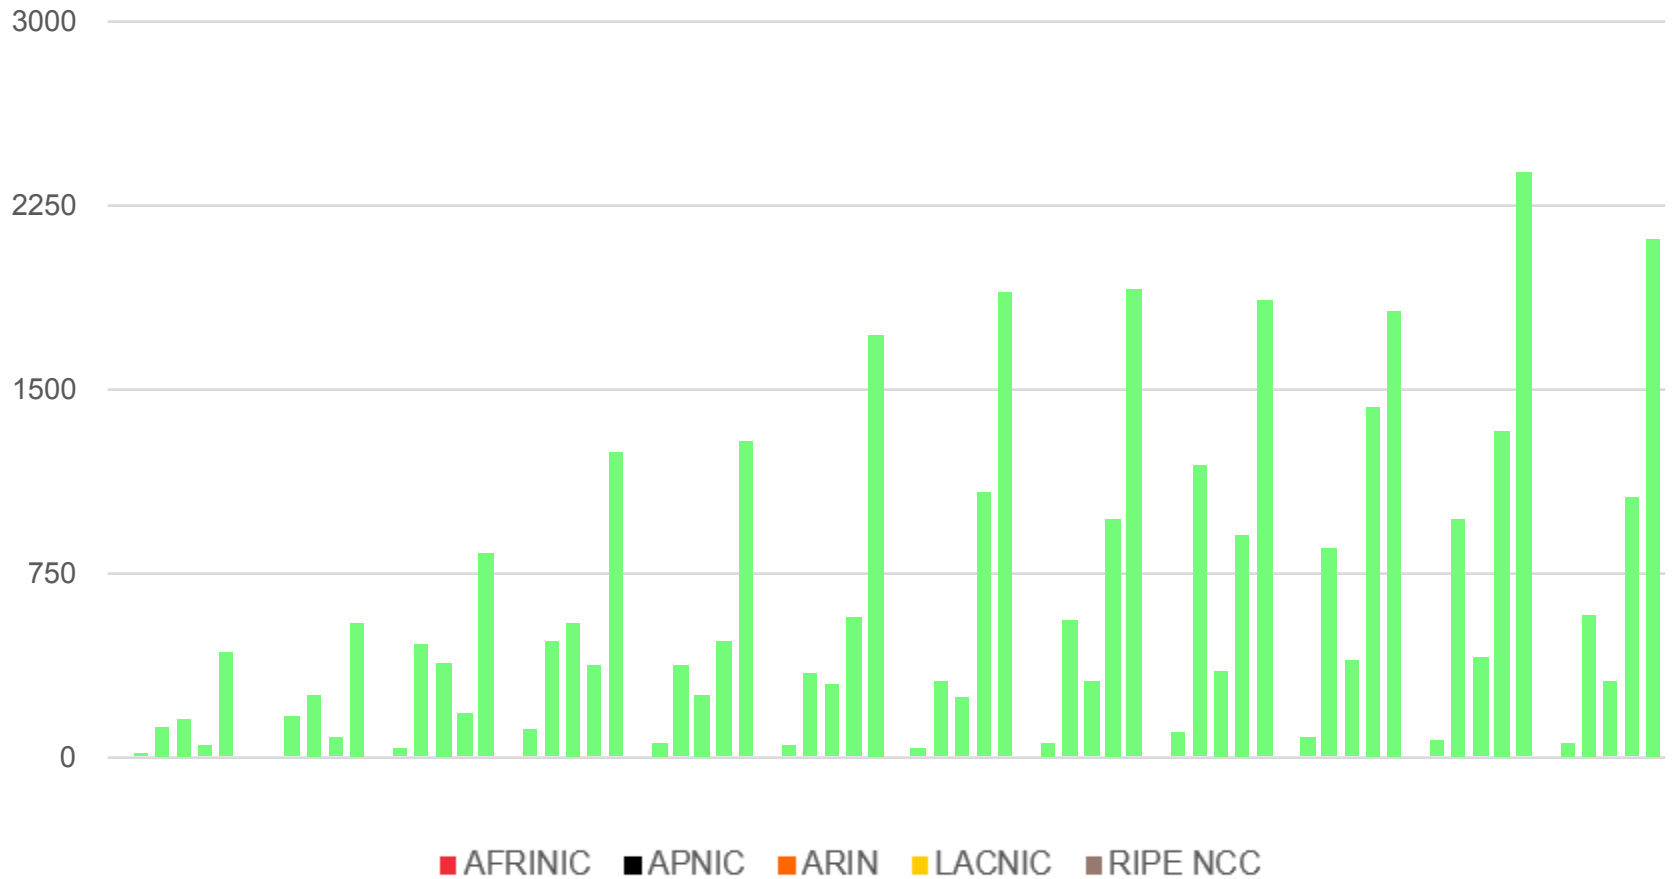

IPv6 Allocations Issued by RIRs

How many prefixes has each RIR allocated per year?