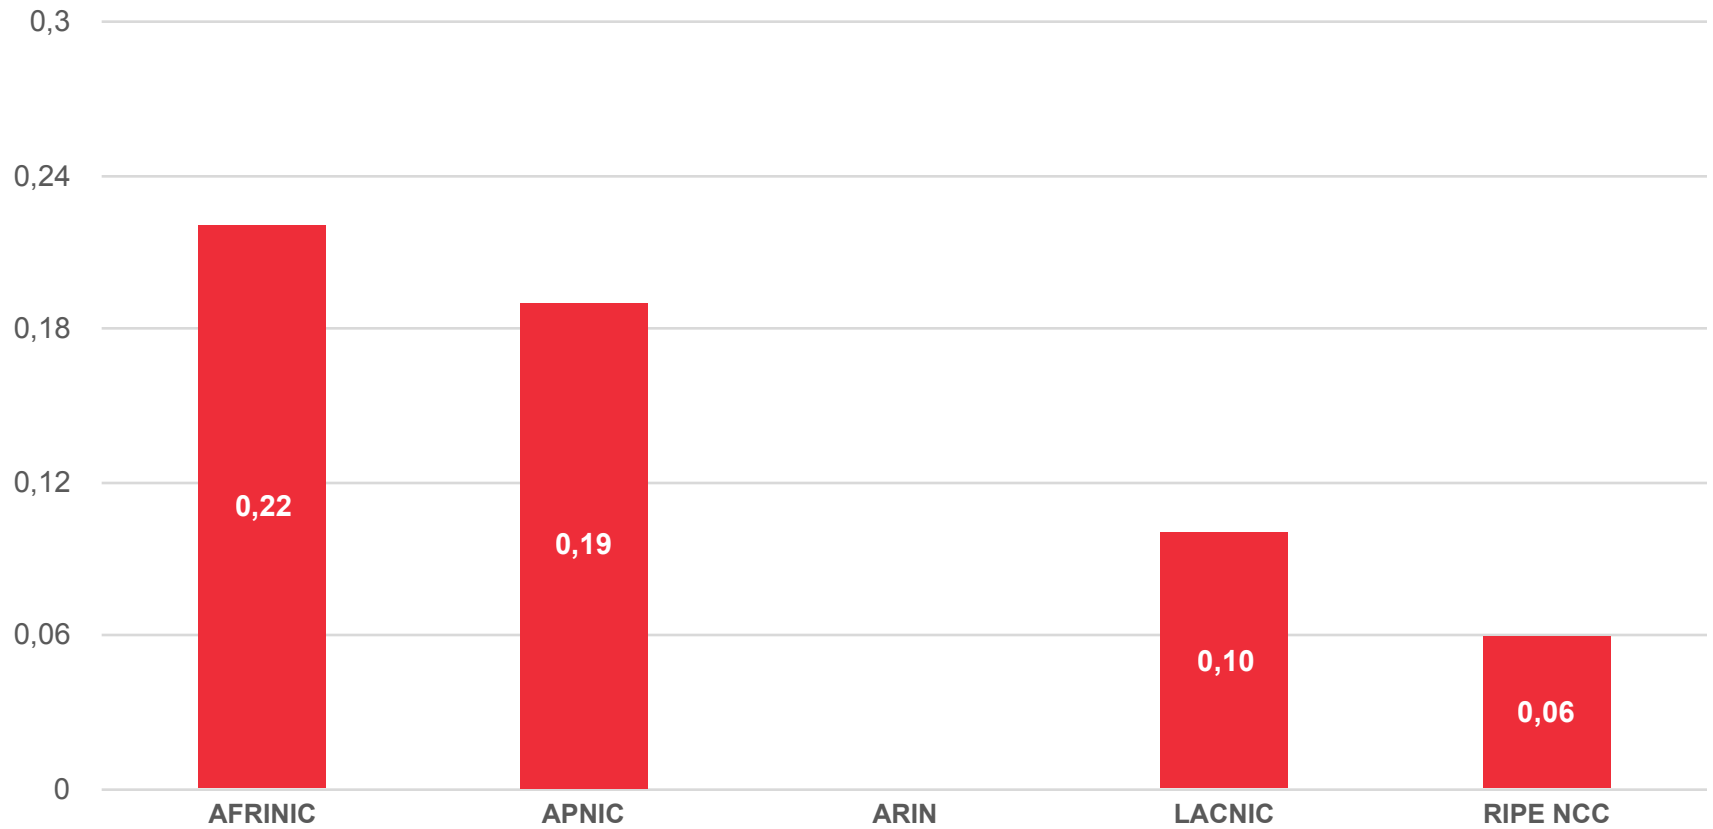

Available IPv4 Space in each RIR

In terms of /8s