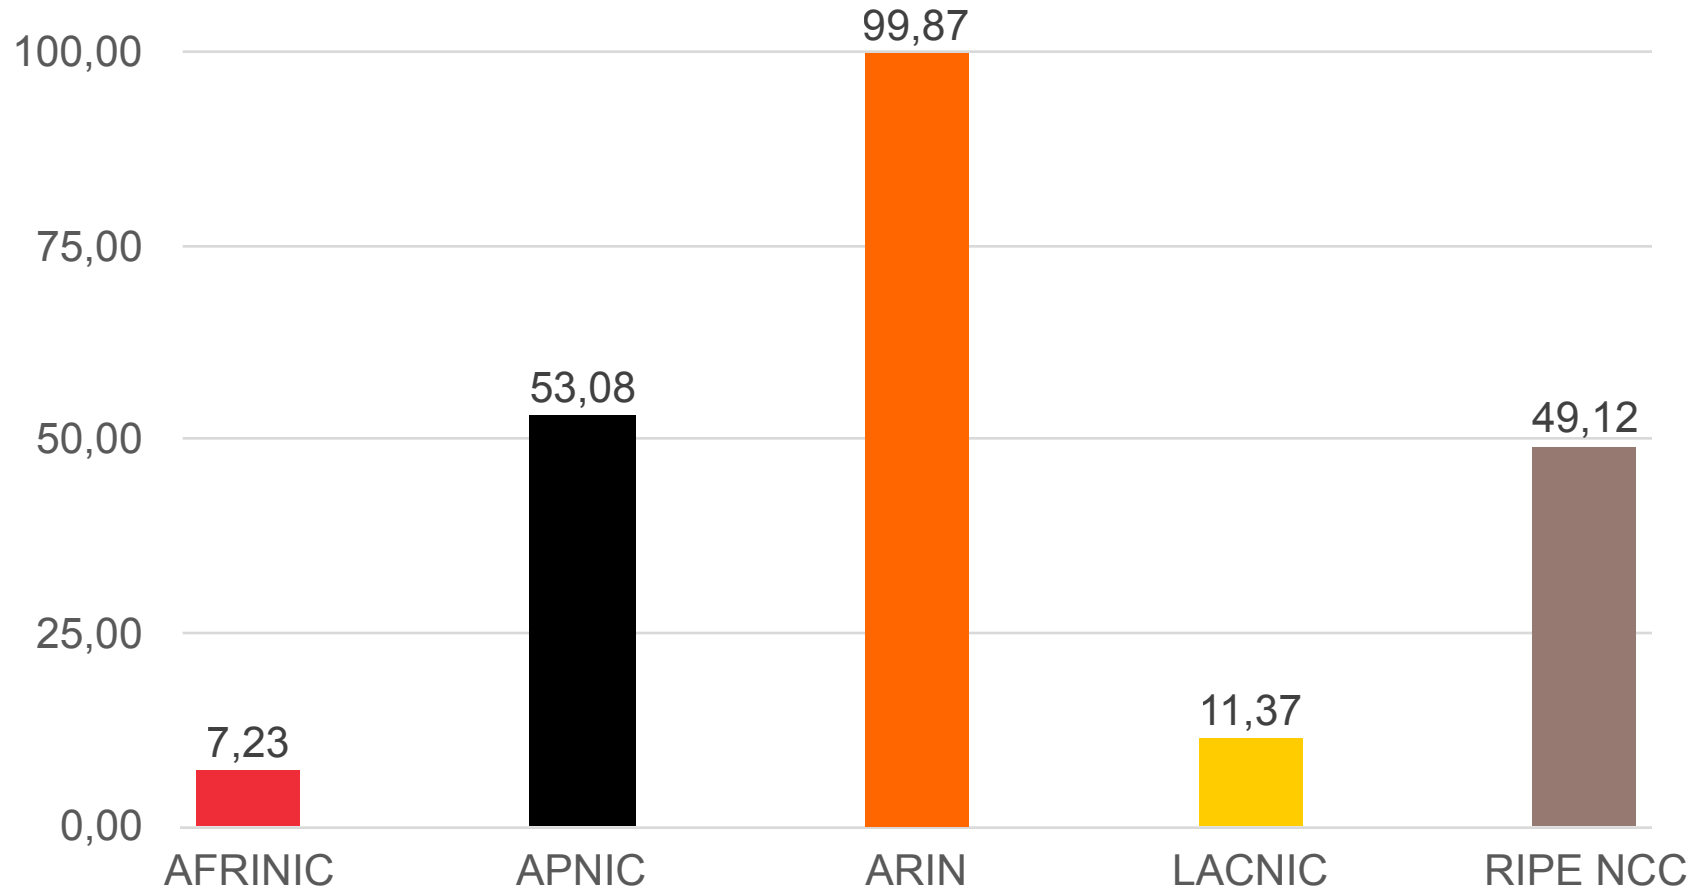

Total IPv4 Addresses Managed by each RIR

In terms of /8s