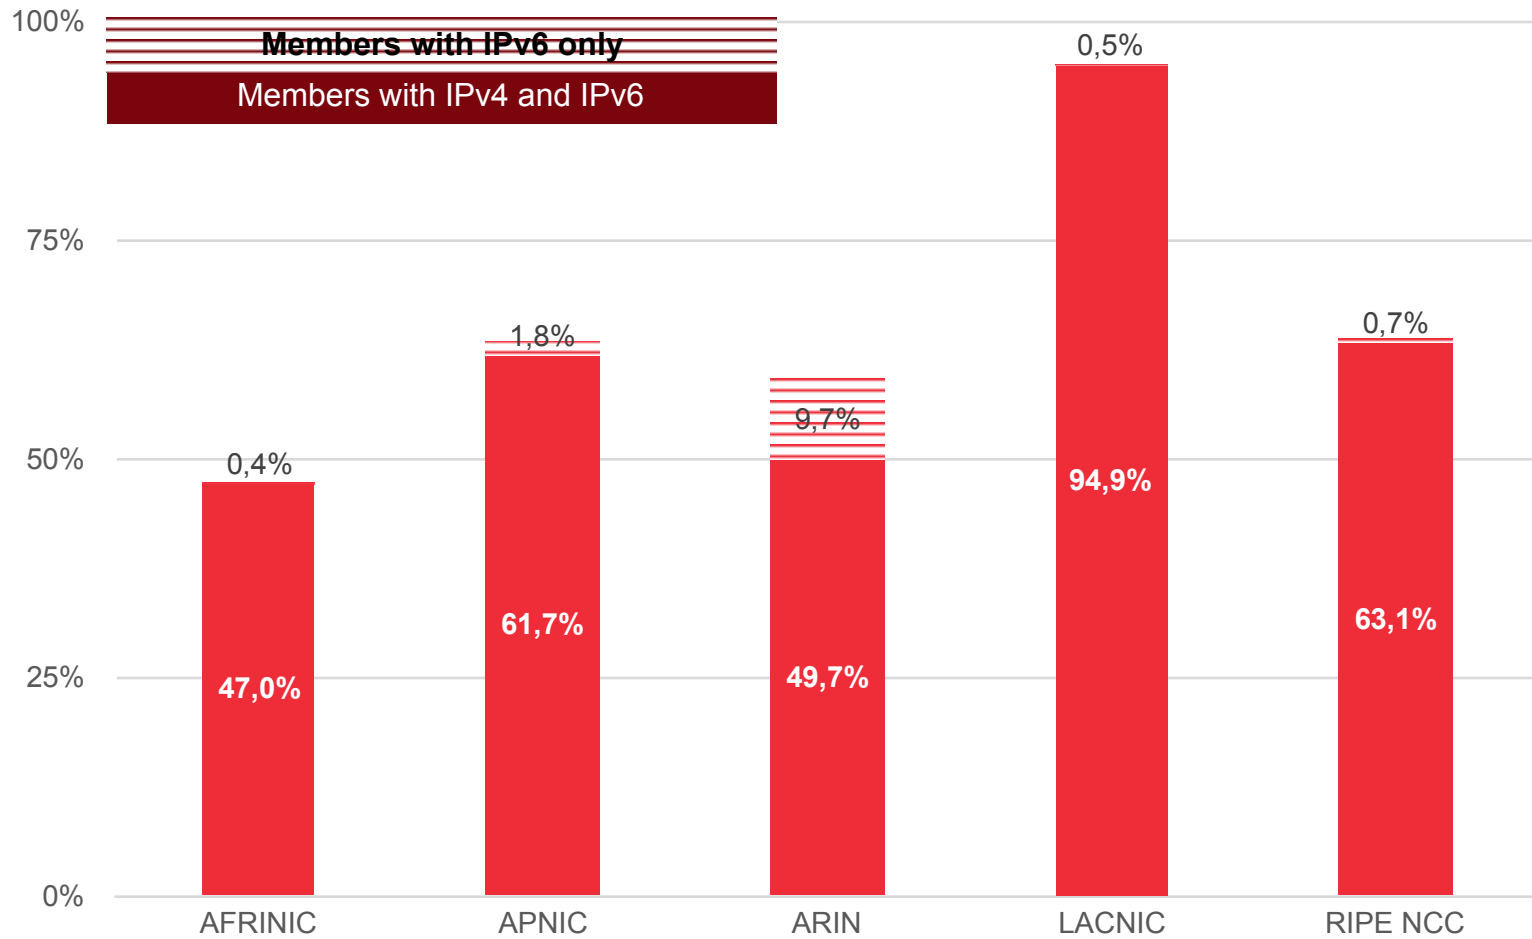

# IPv6 Allocations Issued by RIRs

How many prefixes has each RIR allocated per year?

# Total Allocated IPv6 Space

Total size of IPv6 space (in /32s) that each RIR has allocated

# IPv6 Assignments Issued by RIRs

How many prefixes has each RIR assigned per year?

# Percentage of Members with IPv6 in each RIR