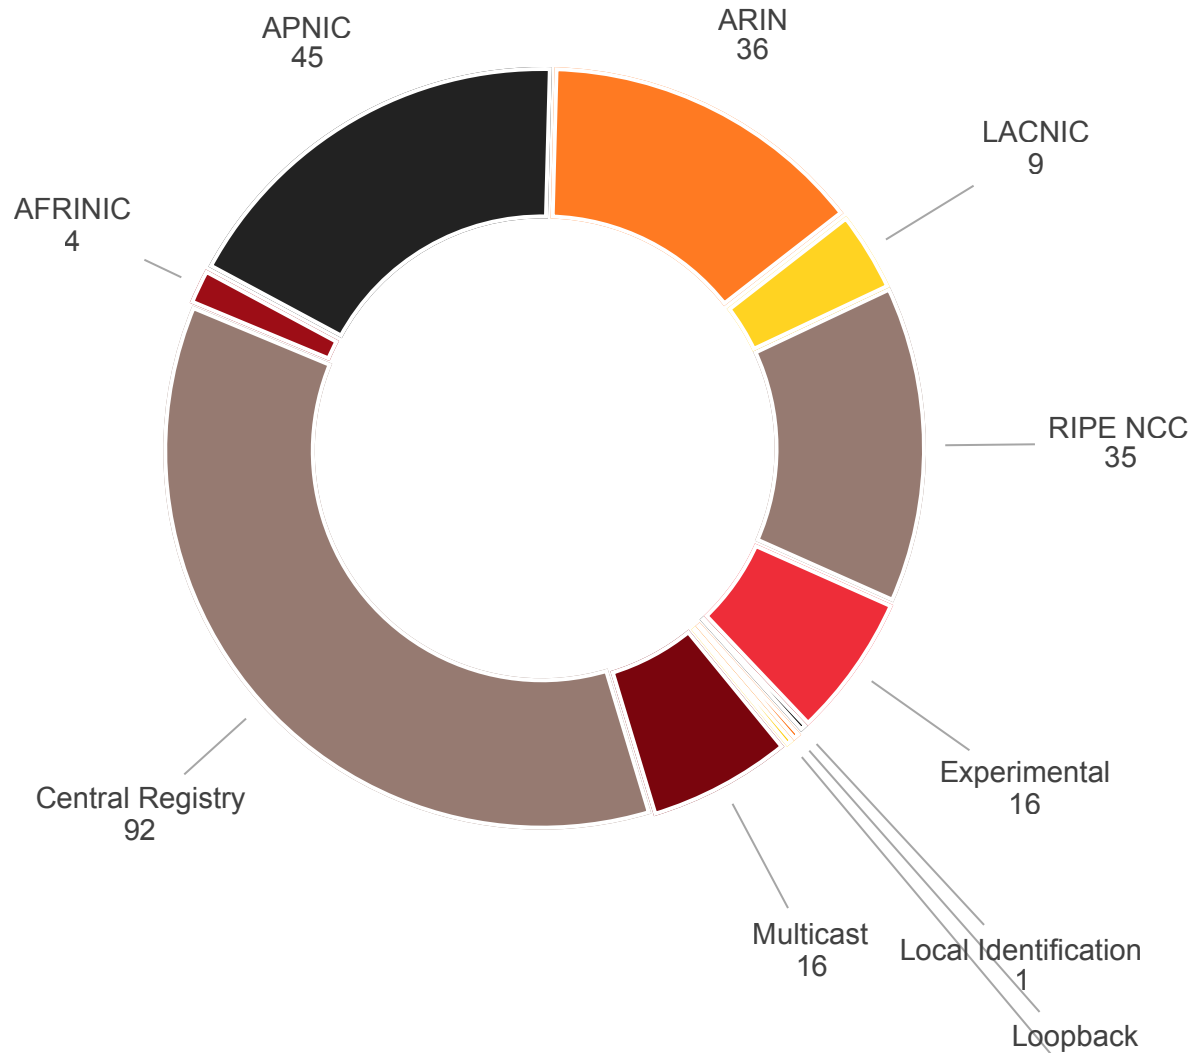

All IPv4 Address Space

Distribution of the 256 /8s