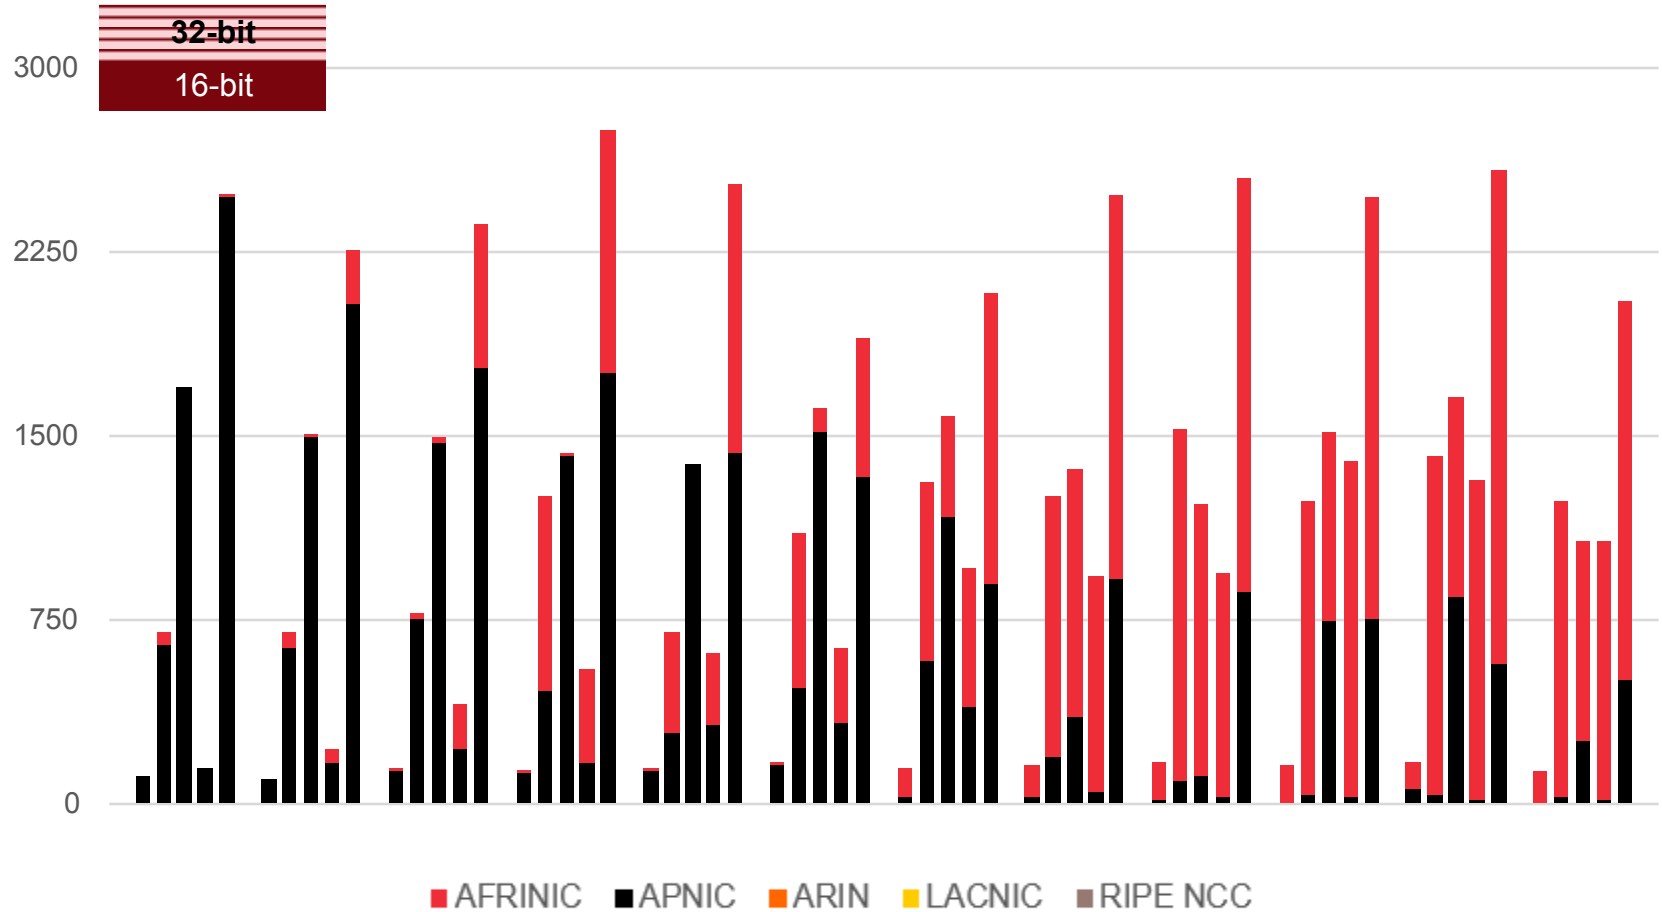

ASN Assignments by RIRs

How many ASNs has each RIR issued per year?